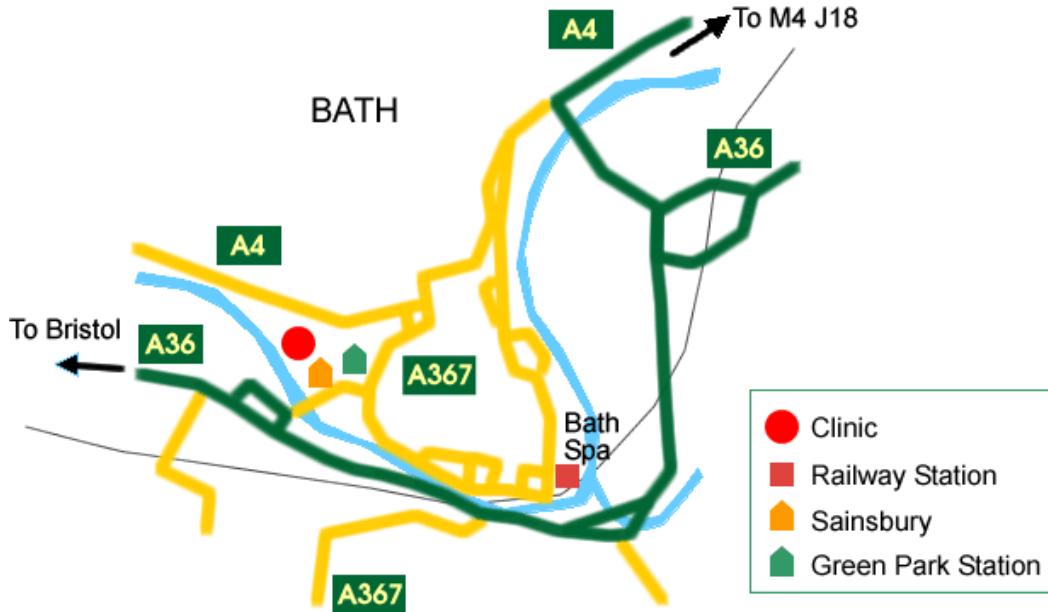

Bath clinic

Bath Natural Health Clinic
 Alexander House
 James Street West
 Bath
 BA1 2BT

Clinic Times: Tuesday morning

The clinic is 10-15 minutes walk from Bath Spa railway station and the bus station. The clinic is in a parking permit zone so street parking is difficult.

If you park in Sainsbury's car park, there is a pedestrian exit on your left as you enter the car park, after crossing the river. Take this exit and you will see a single storey building at the end of the street on your right, on the opposite side of the road. This is the clinic.

From Charlotte Street car park, leave by the main exit, turn right, away from Queen's Square, and then take the left turn down Lower Stanhope Street. You will see the clinic ahead of you, as the road bends around to the left.