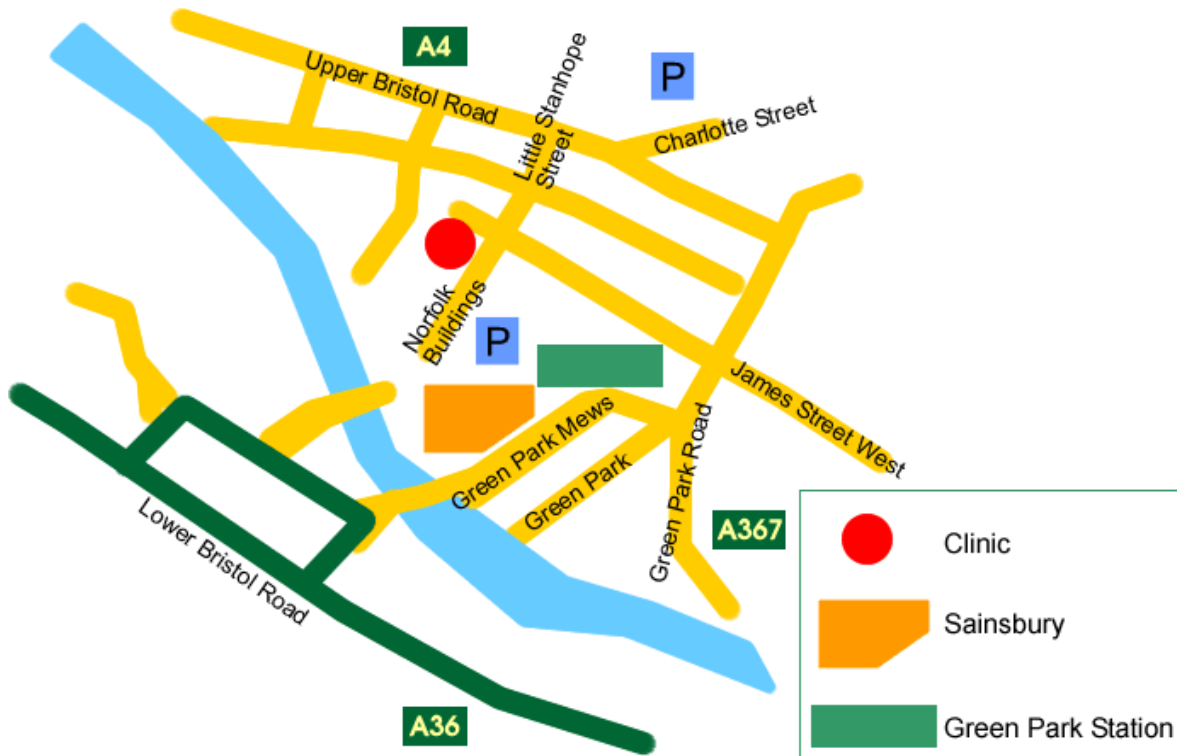

Bath clinic

Bath Natural Health Clinic
 Alexander House
 James Street West
 Bath
 BA1 2BT

Clinic Times: Tuesday morning

The clinic is 10-15 minutes walk from Bath Spa railway station and the bus station. The clinic is in a parking permit zone so street parking is difficult.

If you park in Sainsbury's car park, there is a pedestrian exit on your left as you enter the car park, after crossing the river. Take this exit and you will see a single storey building at the end of the street on your right, on the opposite side of the road. This is the clinic.

From Charlotte Street car park, leave by the main exit, turn right, away from Queen's Square, and then take the left turn down Lower Stanhope Street. You will see the clinic ahead of you, as the road bends around to the left.